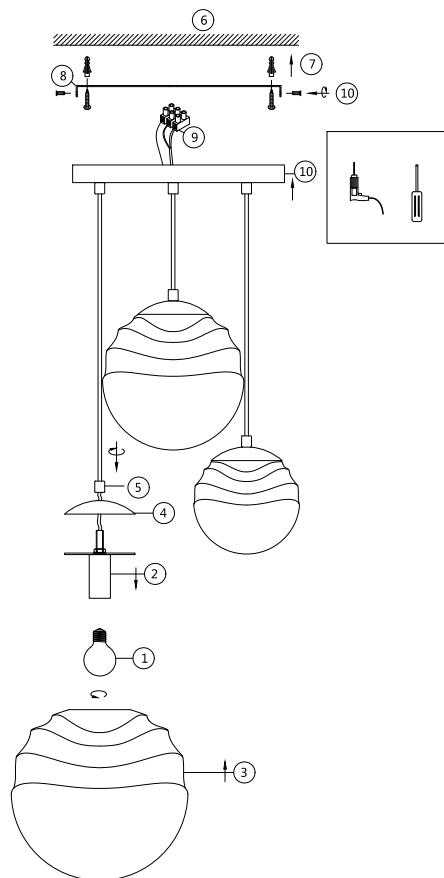

Instruction

P074PL-03BS

Gross Weight: 0 kg

Net Weight: 0 kg

Volume: 0,086688 m3

Weight and Volume Margin of Error: ±10%

Color: Brass

Material: Metal

3 x E14 (40W)

Model: P074PL-03BS

Collection: Pendant

Series: New Series 074

Pendant Lamps