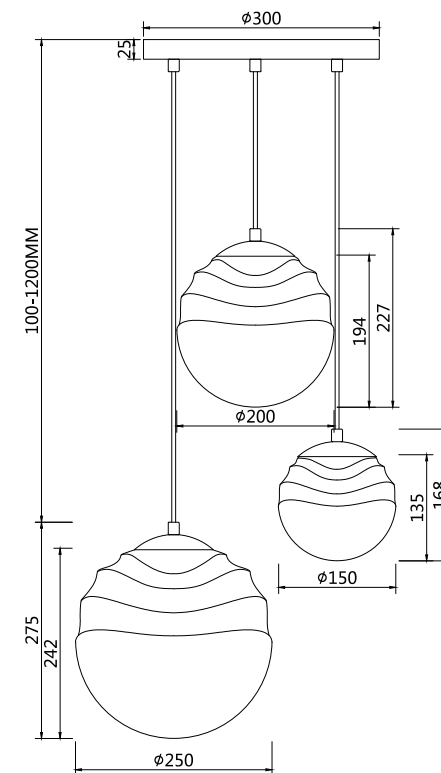

Instruction

P074PL-03BS

Gross Weight: 0 kg

Net Weight: 0 kg

Volume: 0,086688 m3

Weight and Volume Margin of Error: ±10%

Color: Brass

Material: Metal

3 x E14 (40W)

Model: P074PL-03BS

Collection: Pendant

Series: New Series 074

Pendant Lamps