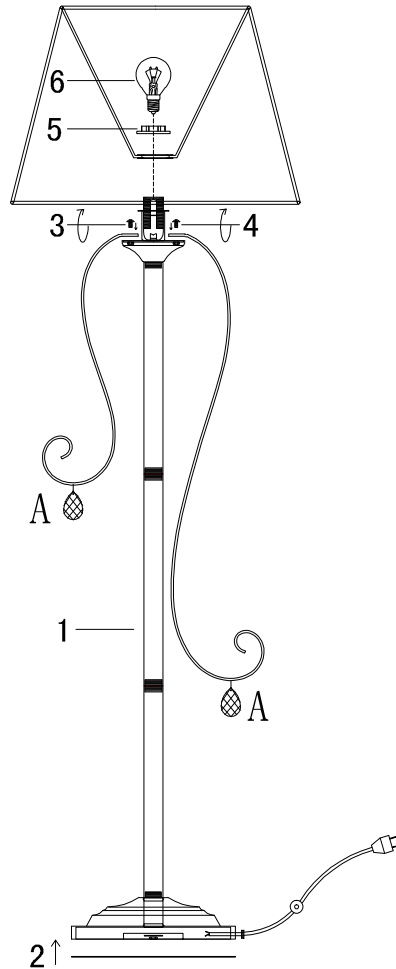

# INSTRUCTION

Model: FR2020-FL-01-BG  
FLOOR LAMP

A = 6

1 X E14 (40W)

FREYA-LIGHT.COM