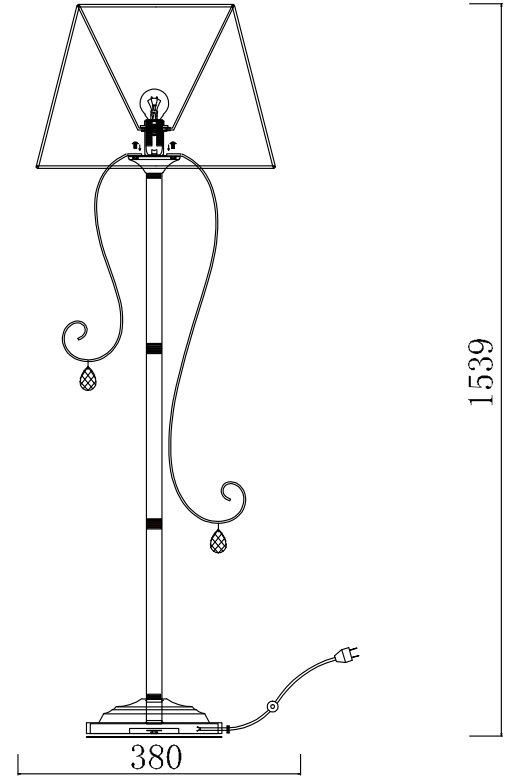

# INSTRUCTION

Model: FR2020-FL-01-BG  
FLOOR LAMP

A = 6

1 X E14 (40W)

FREYA-LIGHT.COM