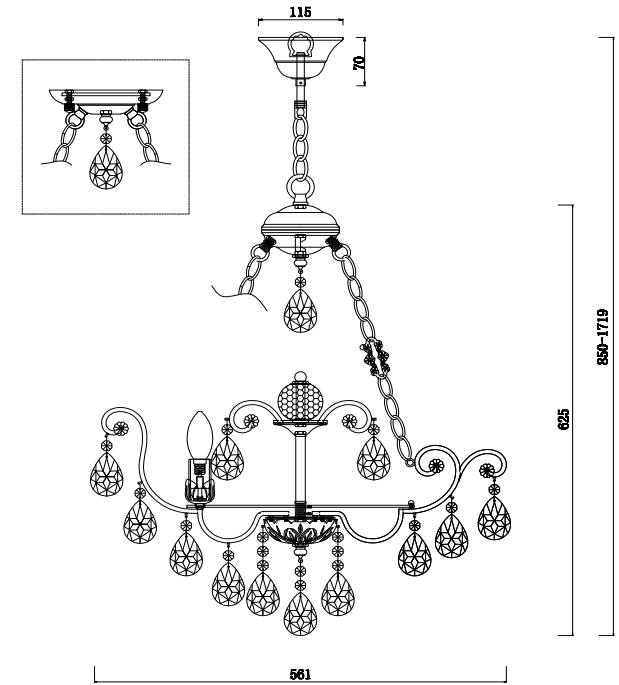

FREYA
TRADITION OF QUALITY

Instruction

FR1002PL-06WG

6 x E14 (40W)

Model: FR1002PL-06WG
Collection: Crystal
Series: Veronica

Ceiling Lamps