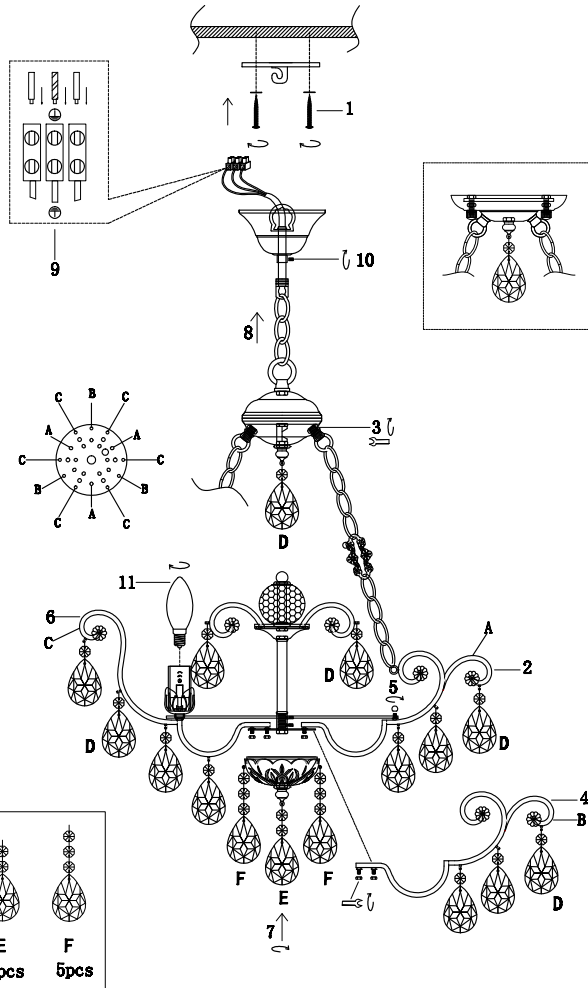

FREYA
TRADITION OF QUALITY

Instruction

FR1002PL-06WG

6 x E14 (40W)

Model: FR1002PL-06WG
Collection: Crystal
Series: Veronica

Ceiling Lamps