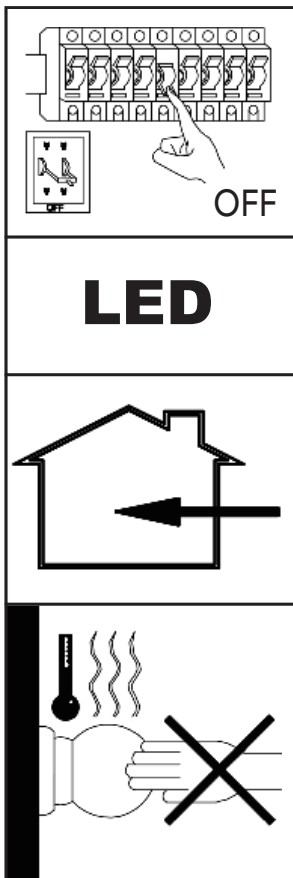

# ASSEMBLY INSTRUCTION / ИНСТРУКЦИЯ

A1710PL-1BK	A1720PL-1BK	A1730PL-1BK	A1613PL-1BK	A1640PL-1BK	A2324PL-1BK
A1710PL-1WH	A1720PL-1WH	A1730PL-1WH	A1613PL-1WH	A1640PL-1WH	A2324PL-1WH
A2310PL-1BK	A2320PL-1BK	A2330PL-1BK	A1632PL-1BK	A2315PL-1BK	A4568PL-1BK
A2310PL-1WH	A2320PL-1WH	A2330PL-1WH	A1632PL-1WH	A2315PL-1WH	A4568PL-1WH
A1711PL-1BK	A1721PL-1BK	A1731PL-1BK			
A1711PL-1WH	A1721PL-1WH	A1731PL-1WH			
A2311PL-1BK	A2321PL-1BK	A2331PL-1BK			
A2311PL-1WH	A2321PL-1WH	A2331PL-1WH			

## Warning:

1. Turn off the main power at the circuit breaker before installing in order to prevent possible shock;
2. Don't exceed the rated voltage 230V;
3. Don't install on haven't finished ceiling and loose wood ceiling;
4. Do not use corrosive liquids to clean fixture such as acid, and alkaline liquids. Please use soft cloth when cleaning.