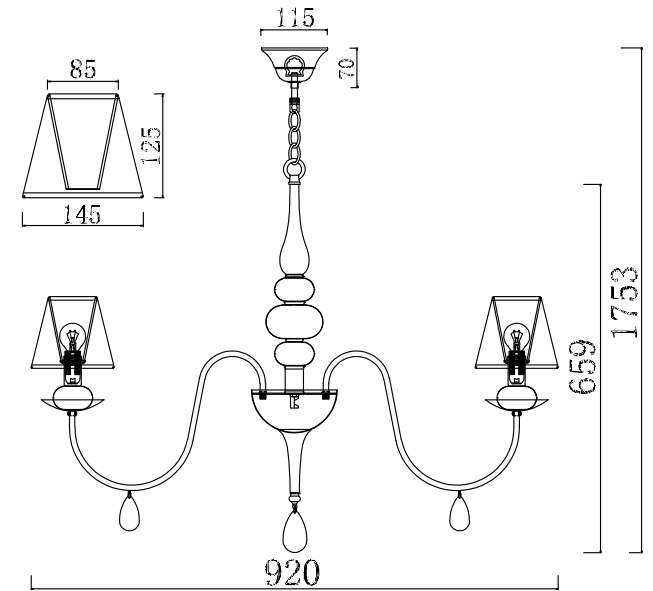

FREYA
TRADITION OF QUALITY

INSTRUCTION

MODEL: FR5756-PL-08-W
CHANDELIER

 8 x E14 (40W)

FREYA-LIGHT.COM