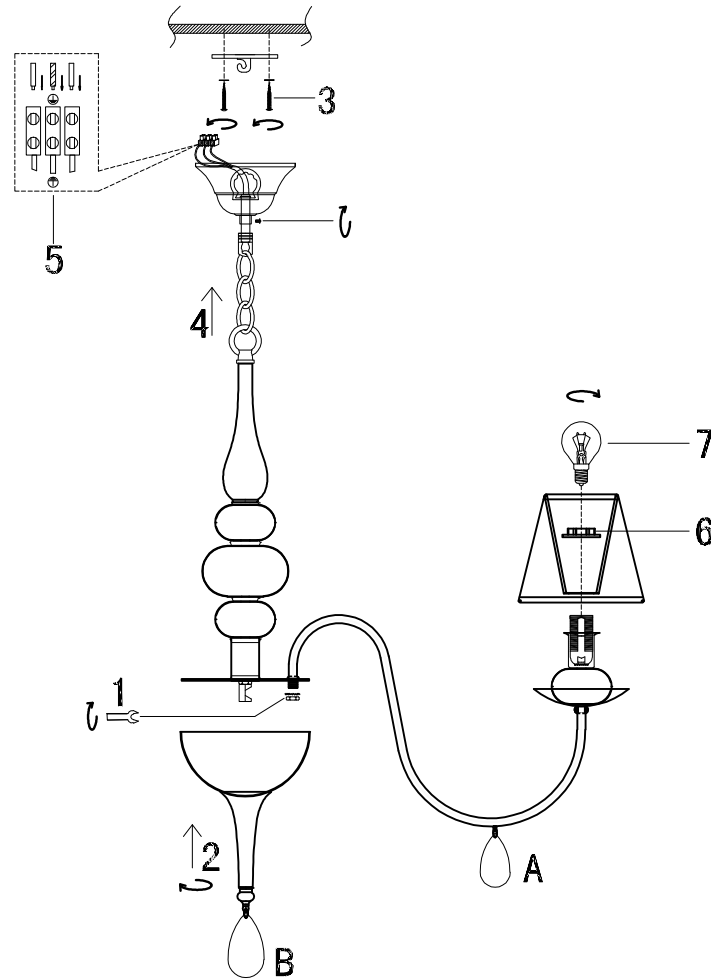

FREYA
TRADITION OF QUALITY

INSTRUCTION

MODEL: FR5756-PL-08-W
CHANDELIER

 8 x E14 (40W)

FREYA-LIGHT.COM