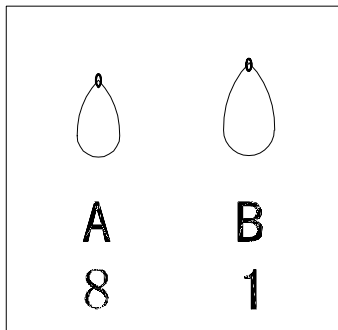

FREYA
TRADITION OF QUALITY

INSTRUCTION

MODEL: FR5756-PL-08-W
CHANDELIER

 8 x E14 (40W)

FREYA-LIGHT.COM