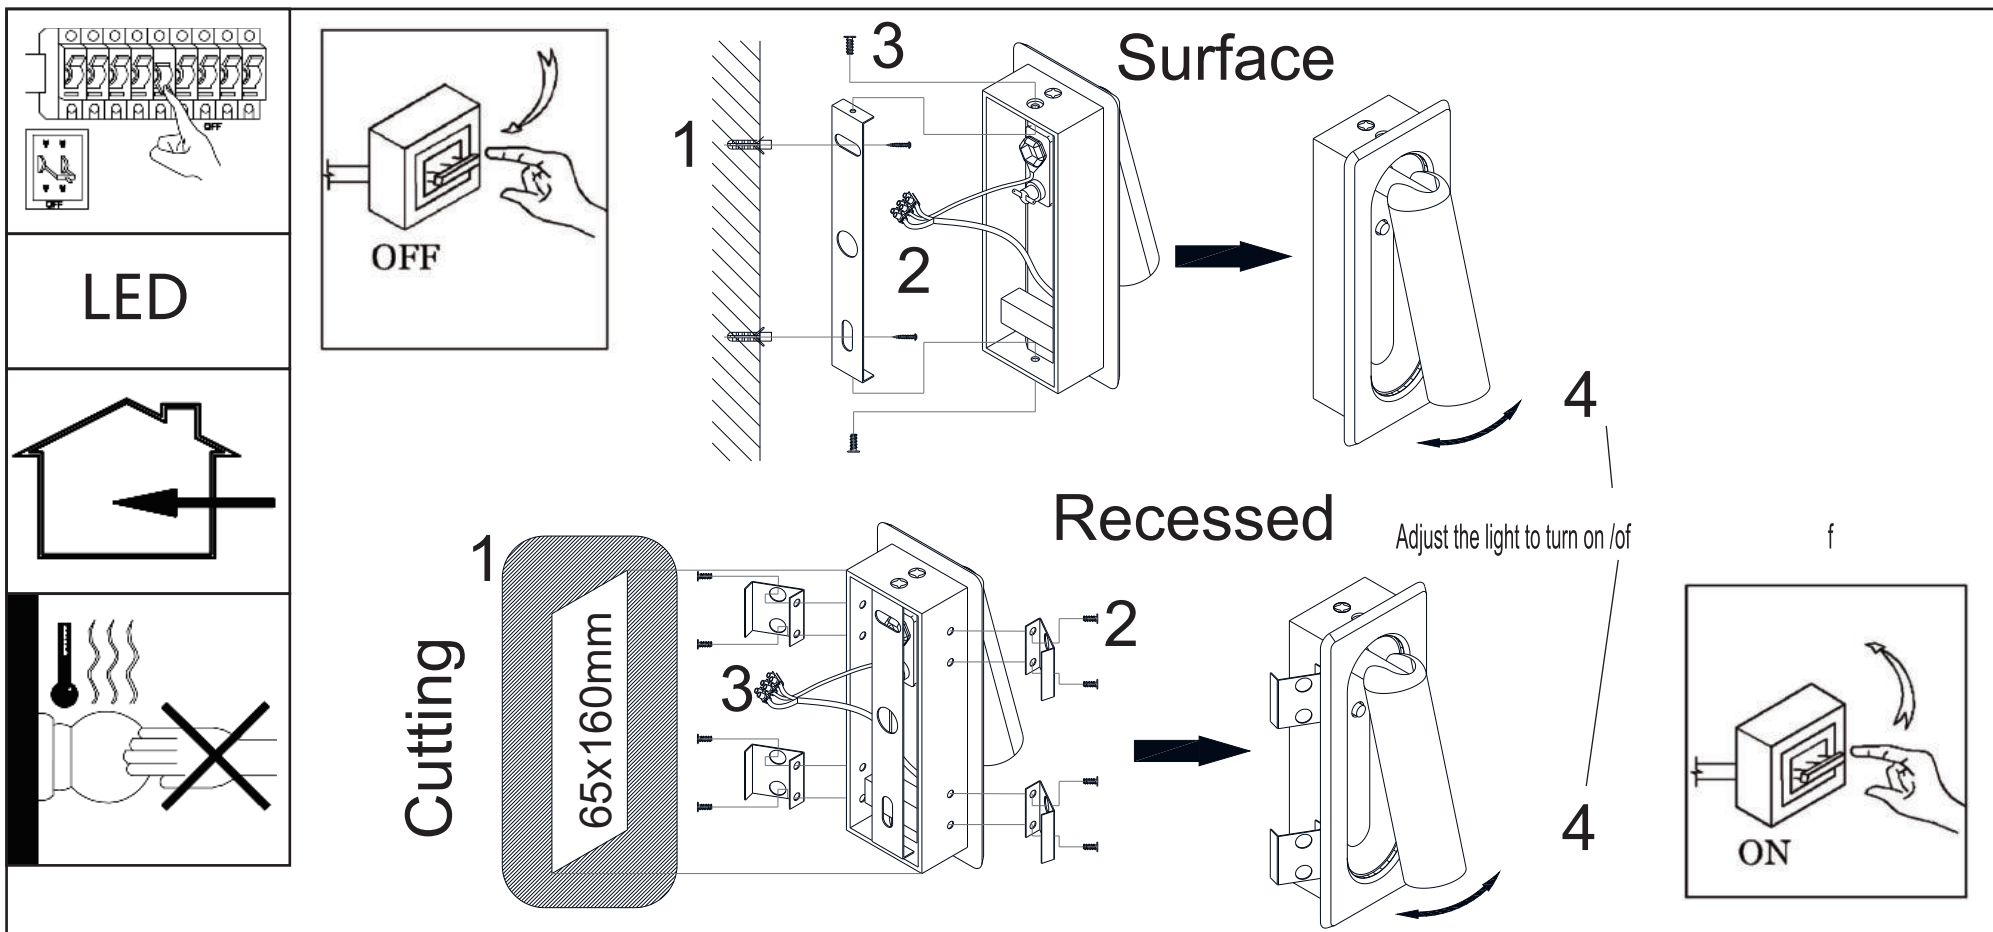

ASSEMBLY INSTRUCTION / ИНСТРУКЦИЯ

Модели / Models: A8236AP-1SI / A8236AP-1BK / A8236AP-1SG

Warning:

1. Turn off the main power at the circuit breaker before installing in order to prevent possible shock;
2. Don't exceed the rated voltage 230V;
3. Don't install on haven't finished ceiling and loose wood ceiling;
4. Do not use corrosive liquids to clean fixture such as acid, and alkaline liquids. Please use soft cloth when cleaning.