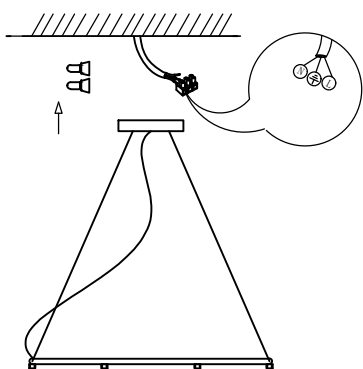

1

4

2

5

3

6

MODEL : 4539+3/S

Safety precautions:

- 1 . The power do not exceed the prescribed range (rated voltage AC220-240V 50Hz).
- 2 . Please cut off the power supply while replacing the light source and other maintenance operation .
- 3 . The plate fixed on the ceiling must be able to withstand the weight more than 3 times of the object.
- 4 . After installation is complete, check the glass right or not? If it is damaged, it should be replaced immediately.