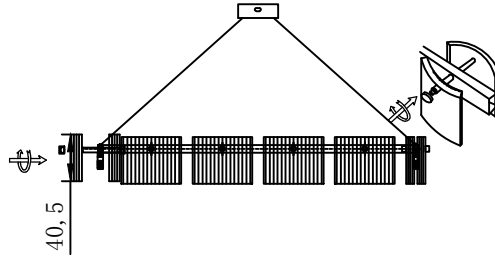

1

4

2

5

3

6

MODEL : 4539+3/S

Safety precautions:

- 1 . The power do not exceed the prescribed range (rated voltage AC220-240V 50Hz).
- 2 . Please cut off the power supply while replacing the light source and other maintenance operation .
- 3 . The plate fixed on the ceiling must be able to withstand the weight more than 3 times of the object.
- 4 . After installation is complete, check the glass right or not? If it is damaged, it should be replaced immediately.