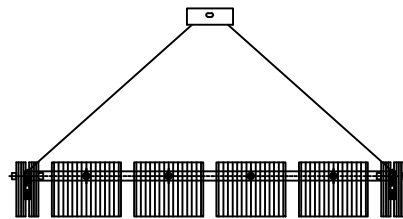

1

4

2

5

3

6

MODEL : 4539+3/S

Safety precautions:

- 1 . The power do not exceed the prescribed range (rated voltage AC220-240V 50Hz).
- 2 . Please cut off the power supply while replacing the light source and other maintenance operation .
- 3 . The plate fixed on the ceiling must be able to withstand the weight more than 3 times of the object.
- 4 . After installation is complete, check the glass right or not? If it is damaged, it should be replaced immediately.