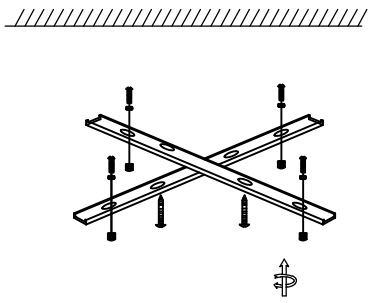

1

4

2

5

3

6

MODEL : 4539+3/S

Safety precautions:

- 1 . The power do not exceed the prescribed range (rated voltage AC220-240V 50Hz).
- 2 . Please cut off the power supply while replacing the light source and other maintenance operation .
- 3 . The plate fixed on the ceiling must be able to withstand the weight more than 3 times of the object.
- 4 . After installation is complete, check the glass right or not? If it is damaged, it should be replaced immediately.