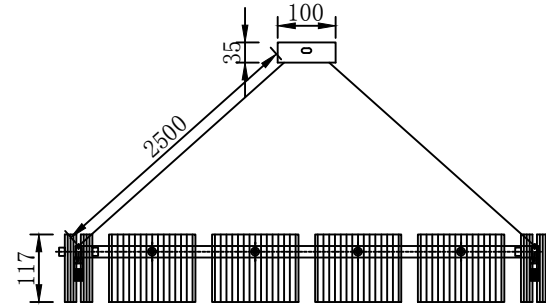

1

4

2

5

3

6

MODEL : 4539+3/S

Safety precautions:

- 1 . The power do not exceed the prescribed range (rated voltage AC220-240V 50Hz).
- 2 . Please cut off the power supply while replacing the light source and other maintenance operation .
- 3 . The plate fixed on the ceiling must be able to withstand the weight more than 3 times of the object.
- 4 . After installation is complete, check the glass right or not? If it is damaged, it should be replaced immediately.