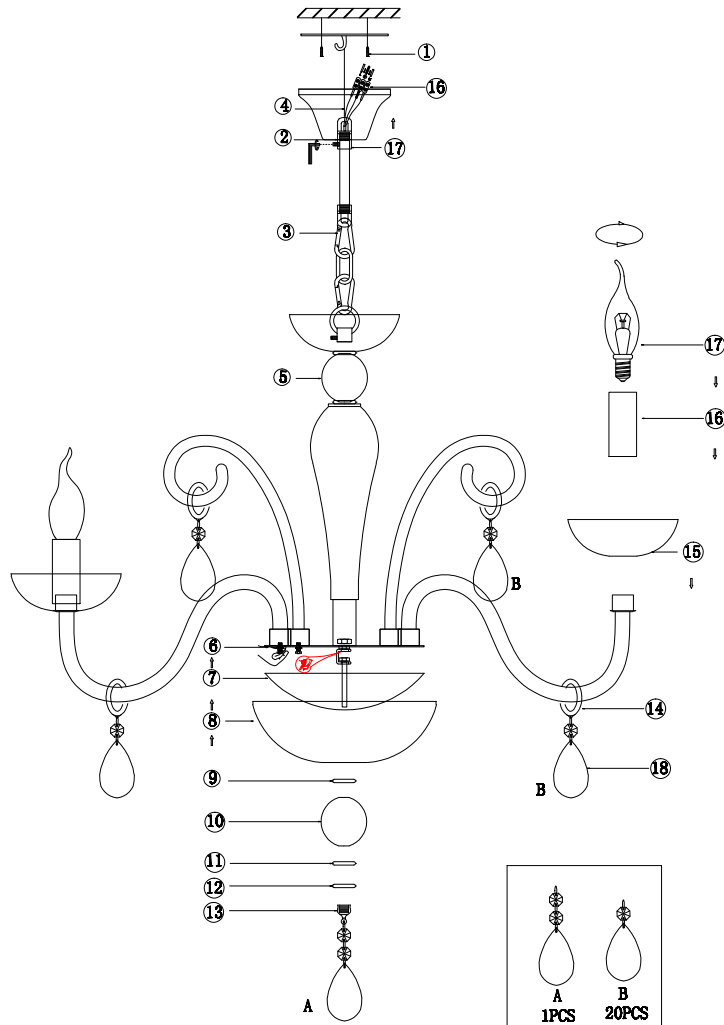

Instruction

DIA011PL-10W

10 x E14 (40W)

Ceiling Lamps

Model: DIA011PL-10W
Collection: Diamant Crystal
Series: Cecilia