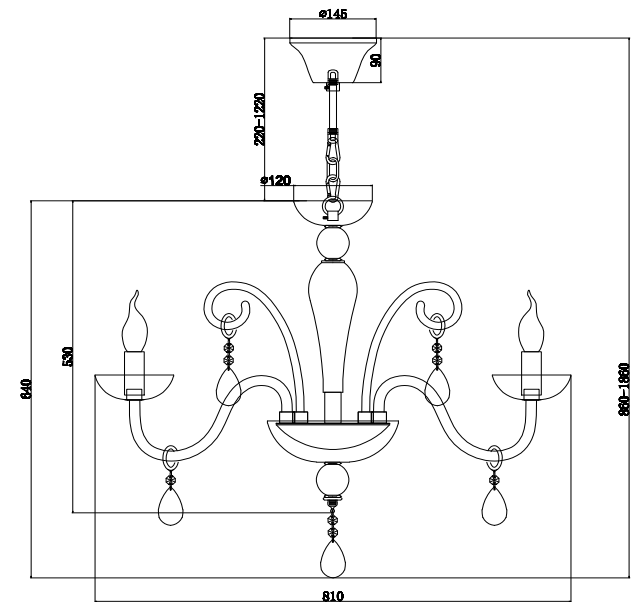

Instruction

DIA011PL-10W

10 x E14 (40W)

Ceiling Lamps

Model: DIA011PL-10W
Collection: Diamant Crystal
Series: Cecilia