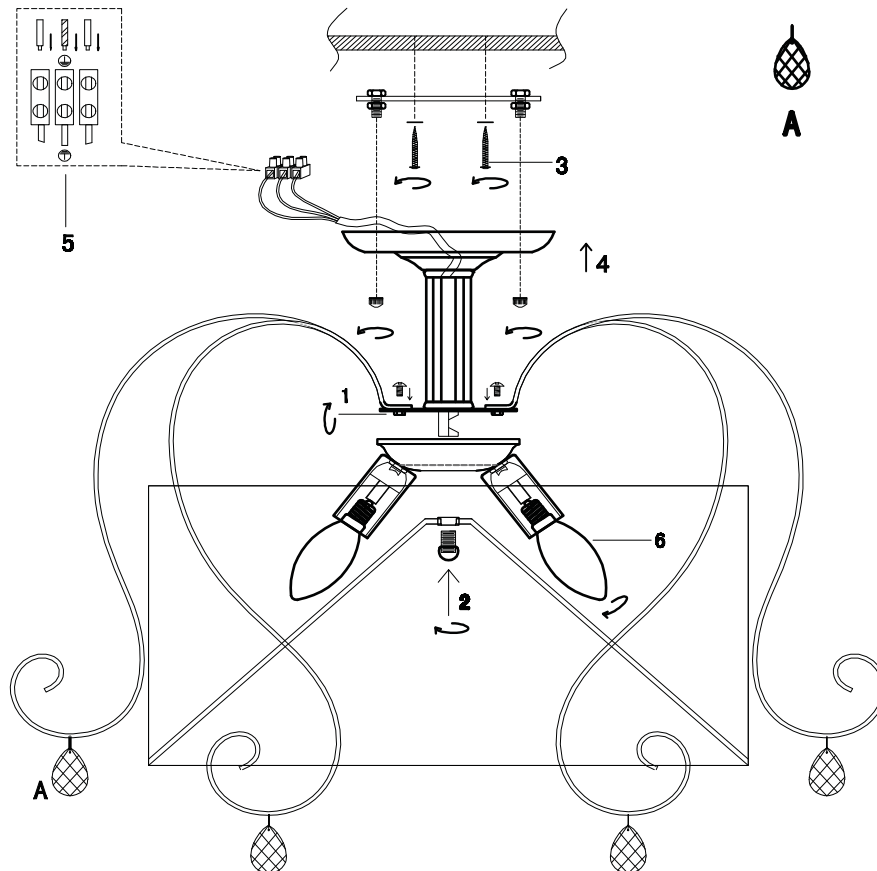

FREYA
TRADITION OF QUALITY

INSTRUCTION

MODEL: FR2020-CL-03-BZ
CHANDELIER

3 X E14 (40W)

FREYA-LIGHT.COM