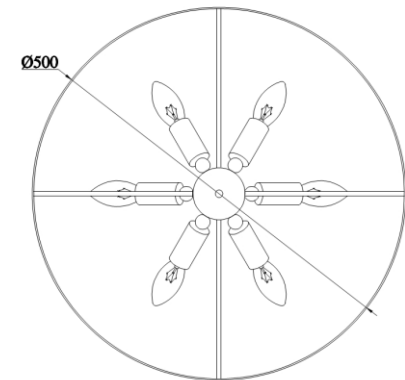

Instruction

Collection: DIAMANT CRYSTAL

Series: BELLA

Model: DIA750-PT50-WG

Ceiling

REMOVE COVER
BEFORE USING LAMP

- Ceiling

6 x E14 (60W)