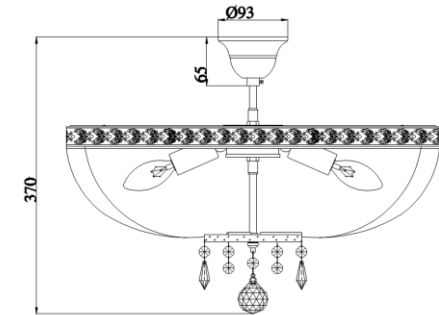

Instruction

Collection: DIAMANT CRYSTAL

Series: BELLA

Model: DIA750-PT50-WG

Ceiling

REMOVE COVER
BEFORE USING LAMP

- Ceiling

6 x E14 (60W)