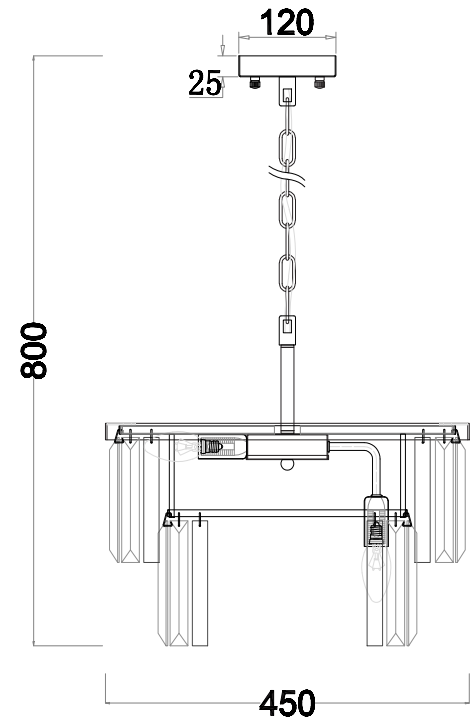

FREYA
TRADITION OF QUALITY

Instruction

FR11001PL-08G

8 x E14 (60W)

Model: FR11001PL-08G
Collection: Crystal Market

Ceiling Lamps