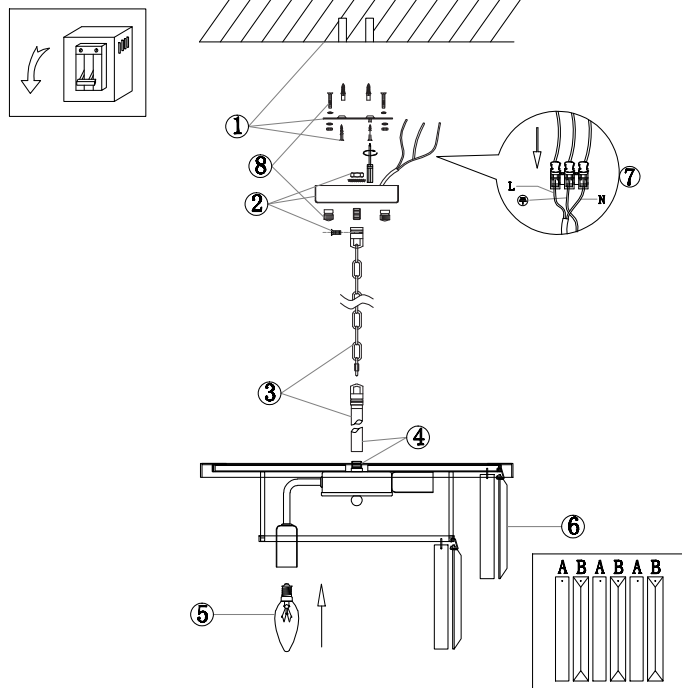

FREYA
TRADITION OF QUALITY

Instruction

FR11001PL-08G

8 x E14 (60W)

Model: FR11001PL-08G
Collection: Crystal Market

Ceiling Lamps