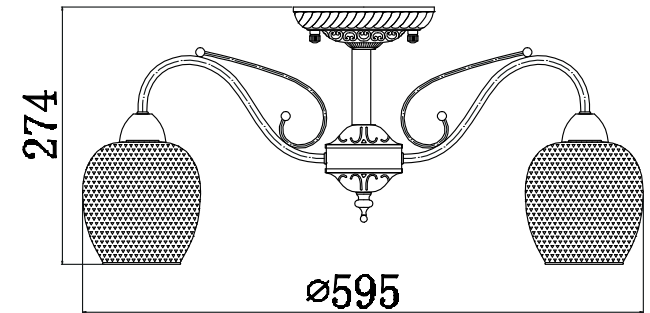

# INSTRUCTION

**MODEL:** FR2751-PL-05-WG  
CHANDELIER

5 X E14 (60W)

FREYA-LIGHT.COM