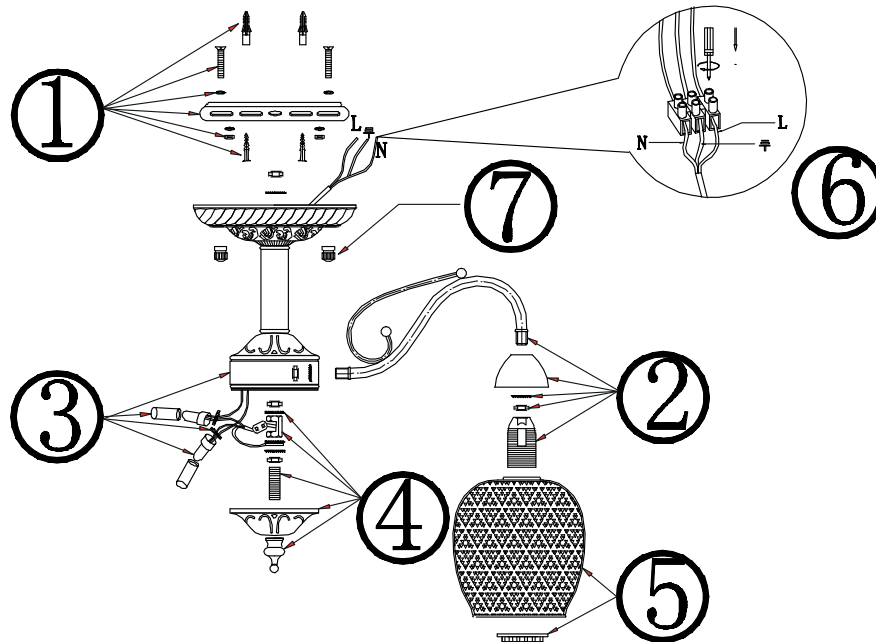

# INSTRUCTION

**MODEL:** FR2751-PL-05-WG  
CHANDELIER

5 X E14 (60W)

FREYA-LIGHT.COM